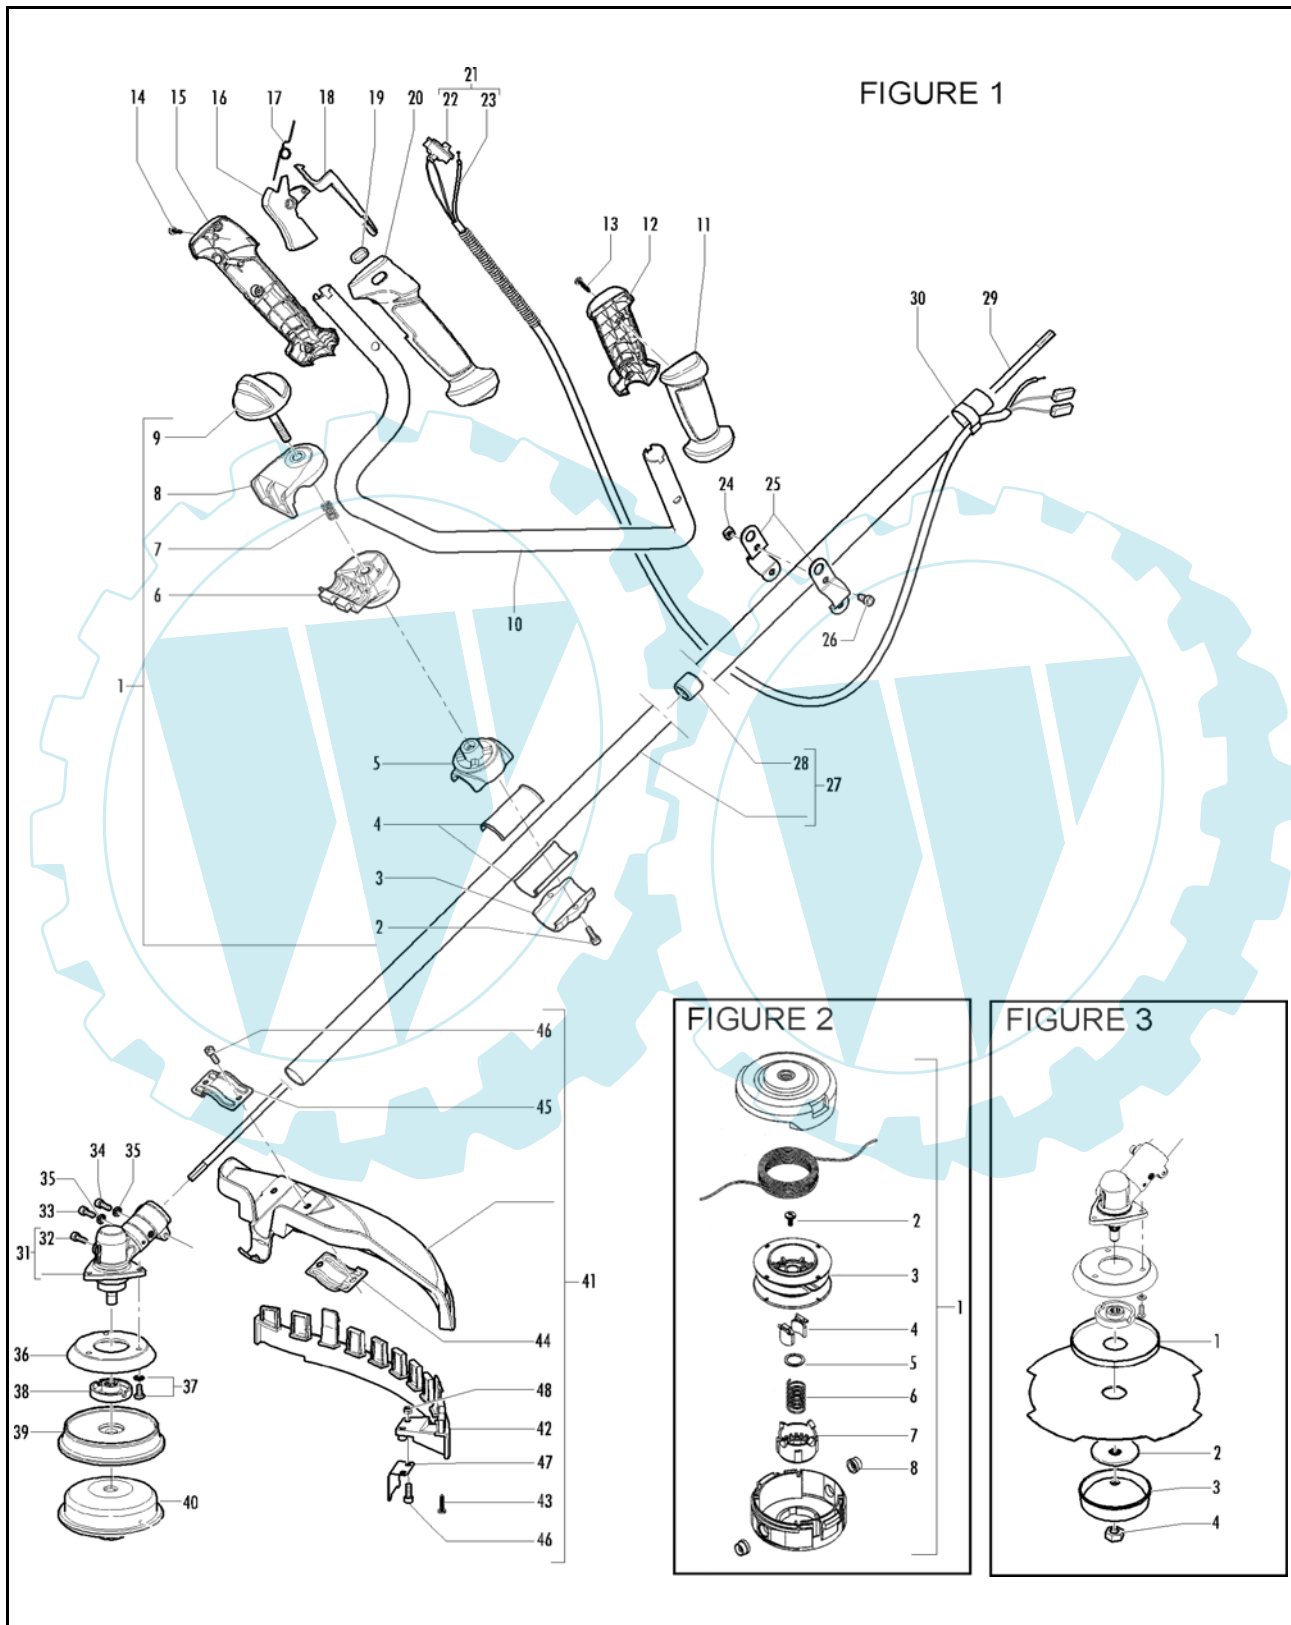

 **The Electrolux Group. The world's No.1 choice.**

 **The Electrolux Group. The world's No.1 choice.**

Item P/N McC P/N ELX Qty DESCRIPTION

Item P/N McC P/N ELX Qty DESCRIPTION

FIGURE 1

1	242902	538242902	1	clamp assy
2	• 235806	538235806	2	screw M5x20
3	• 242900	538242900	1	lower shaft clamp
4	• 241684	538241684	2	plastic clamp
5	• 243122	538243122	1	upper shaft clamp
6	• 242897	538242897	1	lower double handle clamp
7	• 242901	538242901	1	spring
8	• 242898	538242898	1	upper double handle clamp
9	• 242917	538242917	1	knob + screw M8x65
10	242249	538242249	1	handle bar
11	242536	538242536	1	left handle (1/2)
12	242535	538242535	1	right handle (1/2)
13	240862	538240862	1	screw 4x18
14	240862	538240862	3	screw 4x18
15	242533	538242533	1	right handle (1/2)
16	242537	538242537	1	throttle trigger
17	242540	538242540	1	trigger spring
18	242538	538242538	1	safety trigger
19	242648	538242648	1	cap
20	242534	538242534	1	left handle (1/2)
C 21	242930	538242930	1	wires assy
C 22	• 242439	538242439	1	switch
C 23	• 243061	538243061	1	throttle cable
24	236642	538236642	2	nut M6
25	228152	538228152	2	harness ring
26	235911	538235911	2	screw M6x12
C 27	242442	538242442	1	shaft ass'y
C 28	• 228192	538228192	5	bushing ass'y
C 29	240486	538240486	1	drive shaft
31	242728	538242728	1	gear box
32	• 240151	538240151	1	screw M8x10
33	235802	538235802	1	screw 5x14
34	235803	538235803	1	screw 5x25
35	236529	538236529	2	split washer
36	242729	538242729	1	flange adapter
37	240688	538240688	3	screw M5 and washer
A 38	242815	538242815	1	flange
B 39	242823	538242823	1	spacer
A 40	FIGURE 2		1	string head
B 41	249155	538249155	1	guard ass'y
B 42	• 242644	538242644	1	guard extension
43	• 240862	538240862	1	screw M5x14
44	• 242752	538242752	1	lower clamp
45	• 242629	538242629	1	upper clamp
46	• 227563	538227563	4	screw M5x16
47	• 241973	538241973	1	line cutter
48	• 229208	538229208	2	nut